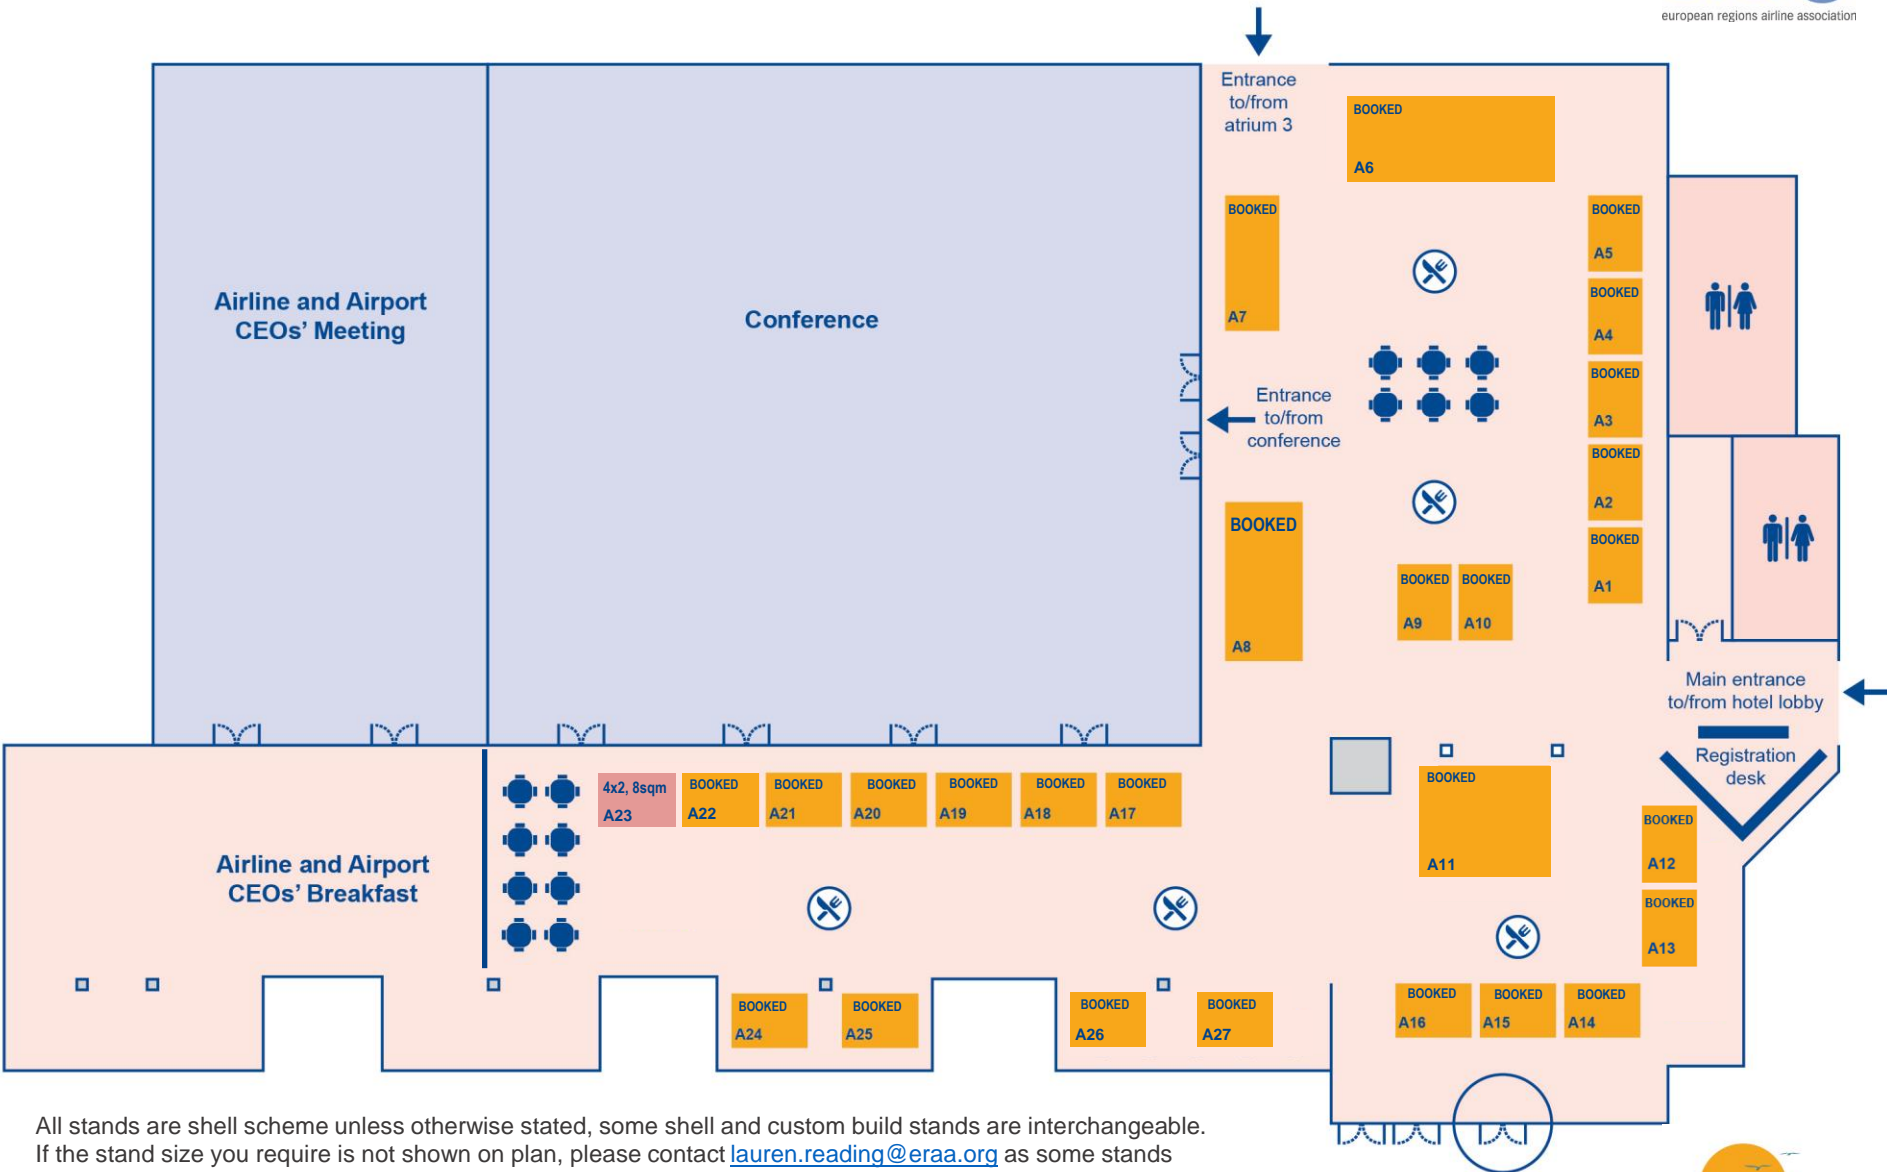

ERA General Assembly 2024: Exhibition Floorplan

All stands are shell scheme unless otherwise stated, some shell and custom build stands are interchangeable. If the stand size you require is not shown on plan, please contact lauren.reading@eraa.org as some stands may be altered.

KEY Available stands (pink) BOOKED, not available (yellow)